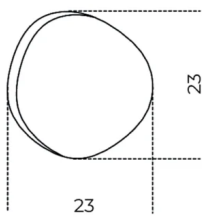


Mouse Pad

Studio G&R
2009

Satin painted glass mouse pad as per samples. Gallotti&Radice screen printed logo on the bevel.

Cm (L x P x H)
23 x 23 x 0

Inches (L x P x H)
9¼ x 9¼ x 0

Finishes

Glass

Satin white